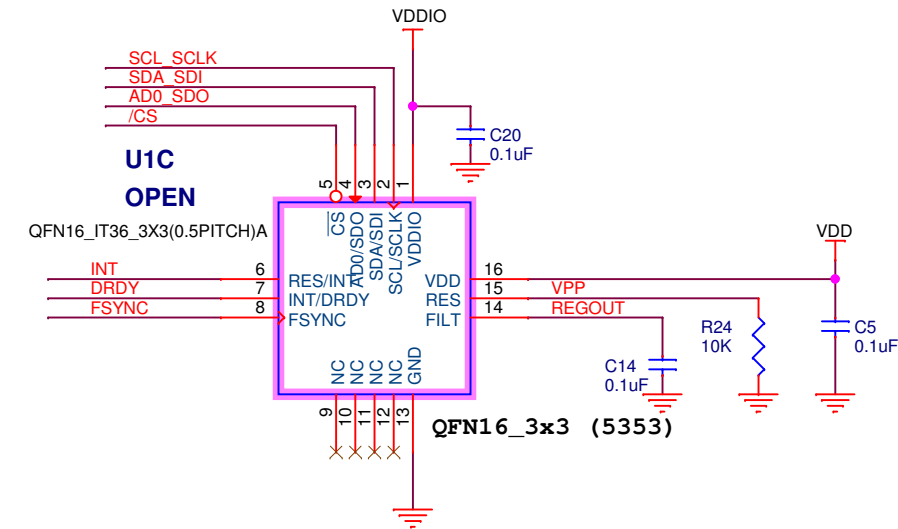

INV Universal EVB

U1A option
9250: R1, R3, R5, R7 = 0
R2, R4, R6, R8 = OPEN
9350: R1, R3, R5, R7 = OPEN
R2, R4, R6, R8 = 0

InvenSense 1197 Borregas Ave. Sunnyvale, CA 94089 Tel: 408-988-7339 www.invensense.com		
Title: Universal EVB		
Size Custom	Document Number: Universal EVB	
Date: Friday, August 23, 2013		Sheet 1 of 1
		Rev B