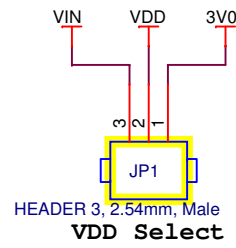

INV Universal EVB

U1A option
9250: R1, R3, R5, R7 = 0
R2, R4, R6, R8 = OPEN
9350: R1, R3, R5, R7 = OPEN
R2, R4, R6, R8 = 0

InvenSense 1197 Borregas Ave. Sunnyvale, CA 94089 Tel: 408-988-7339 www.invensense.com		
Title: Universal EVB		
Size Custom	Document Number: Universal EVB	
Date: Friday, August 23, 2013		Sheet 1 of 1
		Rev B