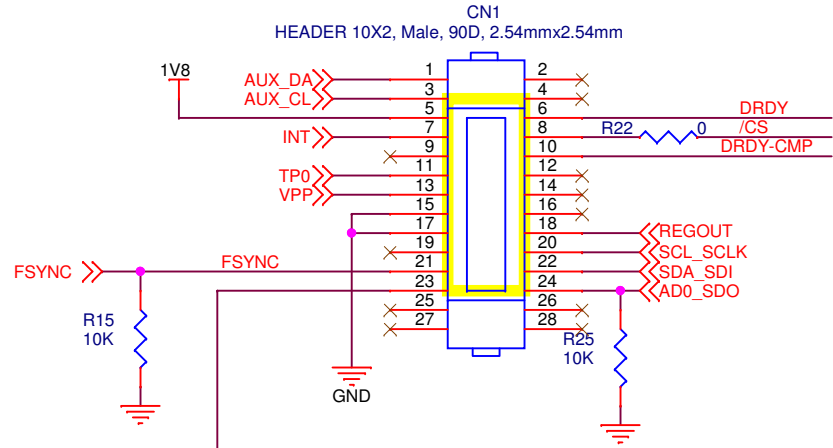

INV Universal EVB

U1A option
9250: R1, R3, R5, R7 = 0
R2, R4, R6, R8 = OPEN
9350: R1, R3, R5, R7 = OPEN
R2, R4, R6, R8 = 0

InvenSense 1197 Borregas Ave. Sunnyvale, CA 94089 Tel: 408-988-7339 www.invensense.com		
Title: Universal EVB		
Size Custom	Document Number: Universal EVB	
Date: Friday, August 23, 2013		Sheet 1 of 1
		Rev B