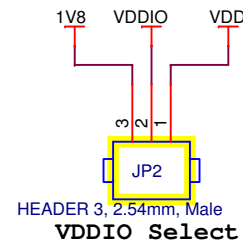

INV Universal EVB

U1A option
9250: R1, R3, R5, R7 = 0
R2, R4, R6, R8 = OPEN
9350: R1, R3, R5, R7 = OPEN
R2, R4, R6, R8 = 0

InvenSense 1197 Borregas Ave. Sunnyvale, CA 94089 Tel: 408-988-7339 www.invensense.com		
Title: Universal EVB		
Size Custom	Document Number: Universal EVB	
Date: Friday, August 23, 2013		Sheet 1 of 1
		Rev B