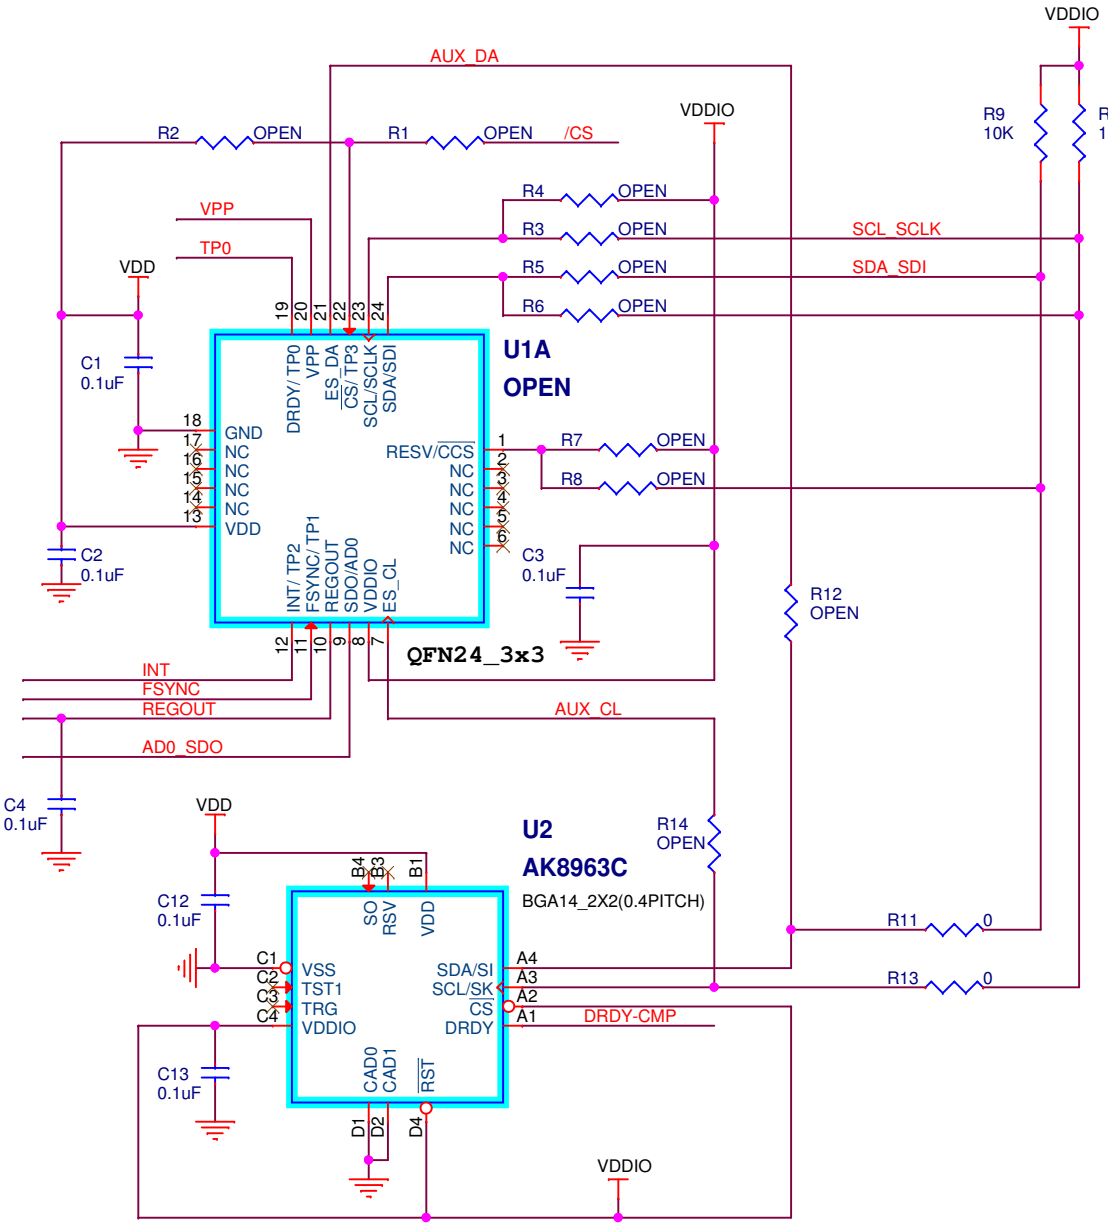

INV Universal EVB

U1A option
9250: R1, R3, R5, R7 = 0
R2, R4, R6, R8 = OPEN
9350: R1, R3, R5, R7 = OPEN
R2, R4, R6, R8 = 0

InvenSense 1197 Borregas Ave. Sunnyvale, CA 94089 Tel: 408-988-7339 www.invensense.com		
Title: Universal EVB		
Size Custom	Document Number: Universal EVB	
Date: Friday, August 23, 2013		Sheet 1 of 1
		Rev B